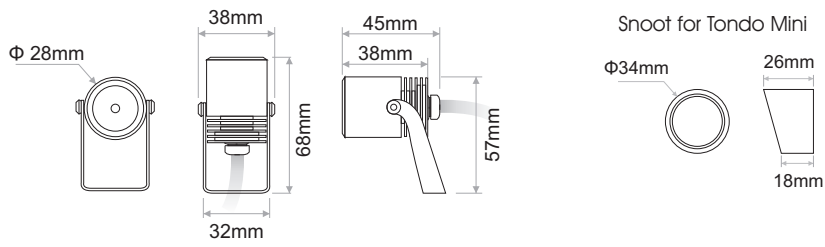

TONDO MINI

Installation Manual